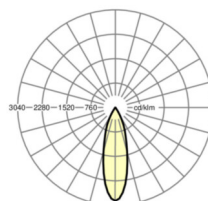

CHARACTERISTICS

Order number	37591024134
EAN number	4020863367924
Commodity code	94051190
Certification mark	IP 20, Protection class I, F, Indoor, CE
Impact resistance (IK rating)	IK02
Ambient temperatur	ta 25°C
Warranty period	5 years

ELECTRICAL ENGINEERING

Controller	Electronic driver (1 pcs.)
System output	22W
Mains voltage	230V/50Hz
Circuit breakers (inrush current)	21 pieces/B10, 34 pieces/B16, 35 pieces/C10, 57 pieces/C16
Energy efficiency class/light source	E

LIGHTING TECHNOLOGY

Placement	LED, Colour rendering/Light colour CRI ≥ 90 / 4000K
Colour tolerance (MacAdam)	3SDCM
Photobiological safety (Luminaire)	RG1
Nominal luminous flux	2112lm
LED service life	50000h L80/B50 (Tq 25°C)
Luminaire luminous efficiency	97lm/W
Flicker free	nein
Beam angle	36°
UGR lat./long.	18.0 / 18.0

MECHANICS

Housing colour	black RAL 9005
Dimensions (LxWxH/DxH)	75mm x 201mm x 182mm
Weight (net)	0.88kg
Swivel and turn area (x/y/z)	+ 90° / 0° / 350°
Type of installation	Track mounting, Light structure

Dimensions

L	75 mm	Length
B	201 mm	Width
H	182 mm	Height
KL	150 mm	Length luminaire head or box for ballasts
KB	51 mm	Width luminaire head or box for ballasts
KH	38 mm	Height luminaire head or box for ballasts

DEEP-LINK

<https://www.regiolux.de/en/article/37591024134>

Reference	LED 2100lm 940
ηLB	100 %
Φ ↓/↑	100 % / 0 %
UGR lat./long.	18.0 / 18.0